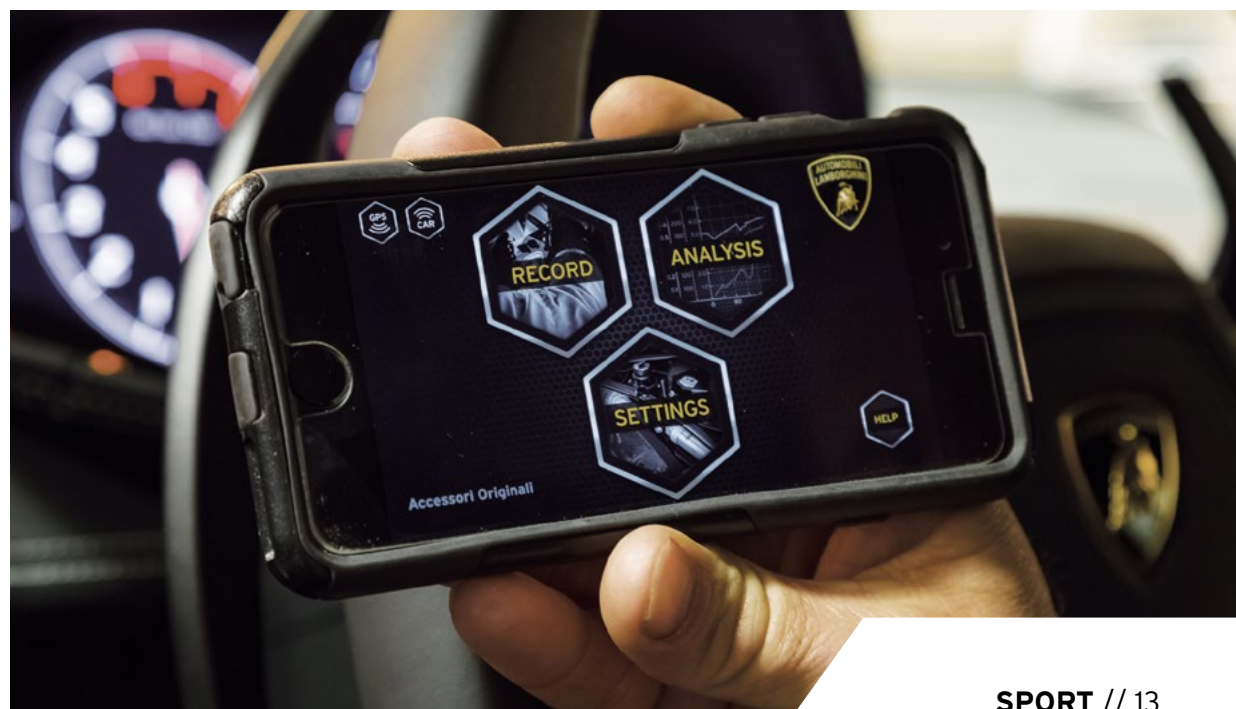

# TRACK AND PLAY

The exclusive Track and Play application gives you a personal telemetry and video recording tool.

- Easy to install
- 56 circuits loaded, as well as the Track Creator function
- Customer control panel for Huracán
- High-resolution video recording and automatic telemetry data synchronization
- “Ghost” comparison function
- Complete performance analysis

Once the ECU is installed, simply download the app from the App Store.

Acceleration, speed, gear engaged, G-force, steering angle, tire pressure, and engine speed are only a few of the parameters that Track and Play can read, record, and analyze.