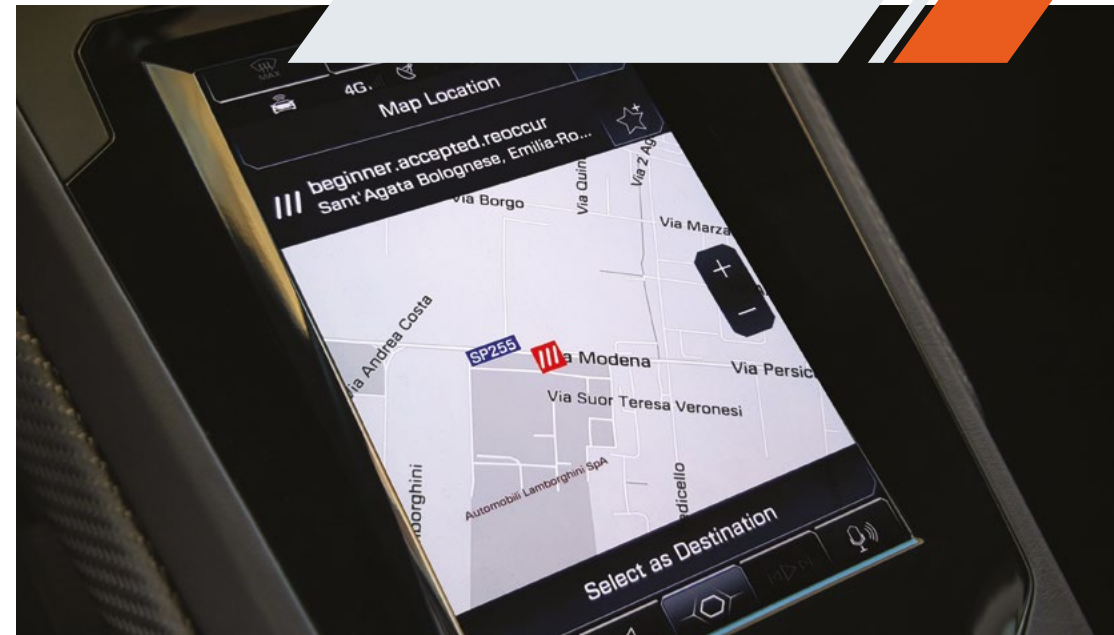

## STANDARD CONNECTED SERVICES PACKAGE

- Real-time traffic information
- OTA software update
- Car finder
- Car status report
- Geofencing, Speed, Curfew, and parking warnings

---

## SMARTPHONES AND CONNECTED SERVICES (Apple CarPlay®)

- Amazon Alexa Integration\*
- Web Radio
- Apple CarPlay
- Android Auto and much more

---

\*The client must have an active Amazon Alexa account to install the Amazon Alexa Integration services. Alex's properties and functions may vary based on the car model and the location. Amazon Alexa and all relative logos and movement signs are brands that belong to Amazon.com, Inc. or its affiliates. Huracán Evo is the first car in the world to fully integrate the in-car control functions of Amazon Alexa.

# MAP UPDATES

The always up-to-date navigation system of your Huracán allows you to discover alternative routes, points of interest, and last-minute information, to avoid obstacles, so you never have to limit the performance of your Lamborghini as it is launched toward its destination.