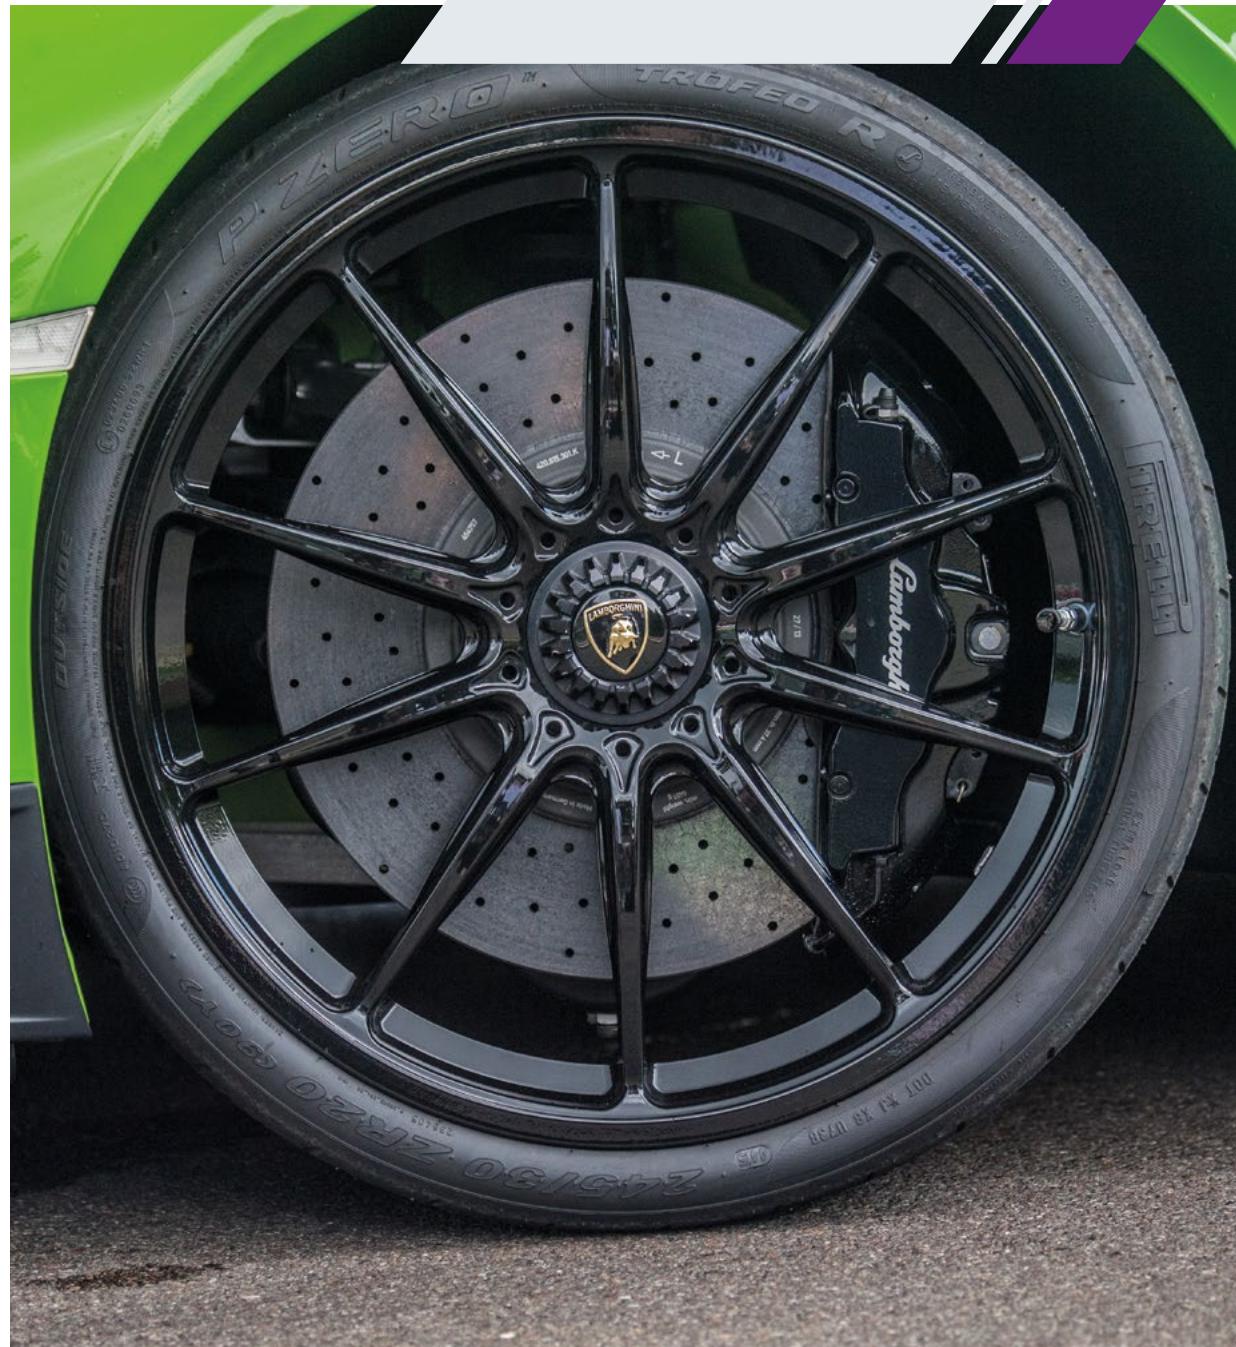

BASTET RIMS

Only available for Huracán 580-2 and Huracán 610-4.