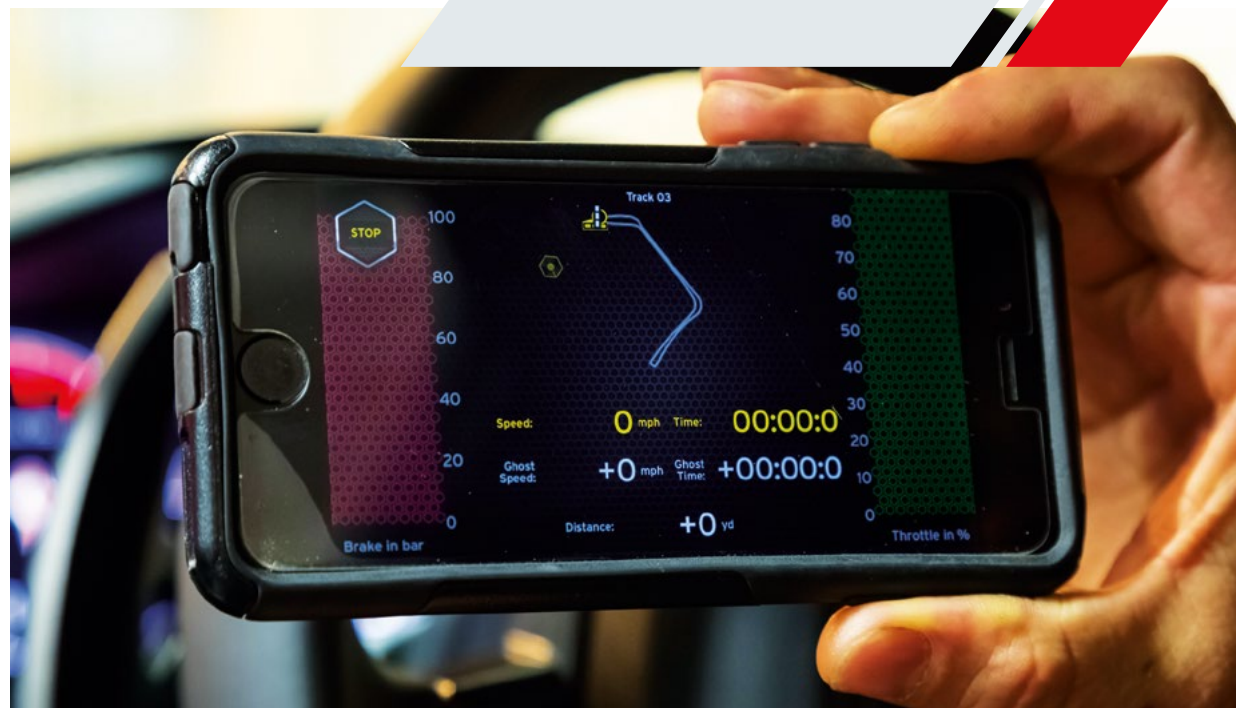

# TRACK AND PLAY

The exclusive Track and Play application gives you a personal telemetry and video recording tool.

- Easy to install
- 56 circuits loaded, as well as the Track Creator function
- Customer control panel for Huracán
- High-resolution video recording and automatic telemetry data synchronization
- “Ghost” comparison function
- Complete performance analysis

Once the ECU is installed, simply download the app from the App Store.

Acceleration, speed, gear engaged, G-force, steering angle, tire pressure, and engine speed are only a few of the parameters that Track and Play can read, record, and analyze.